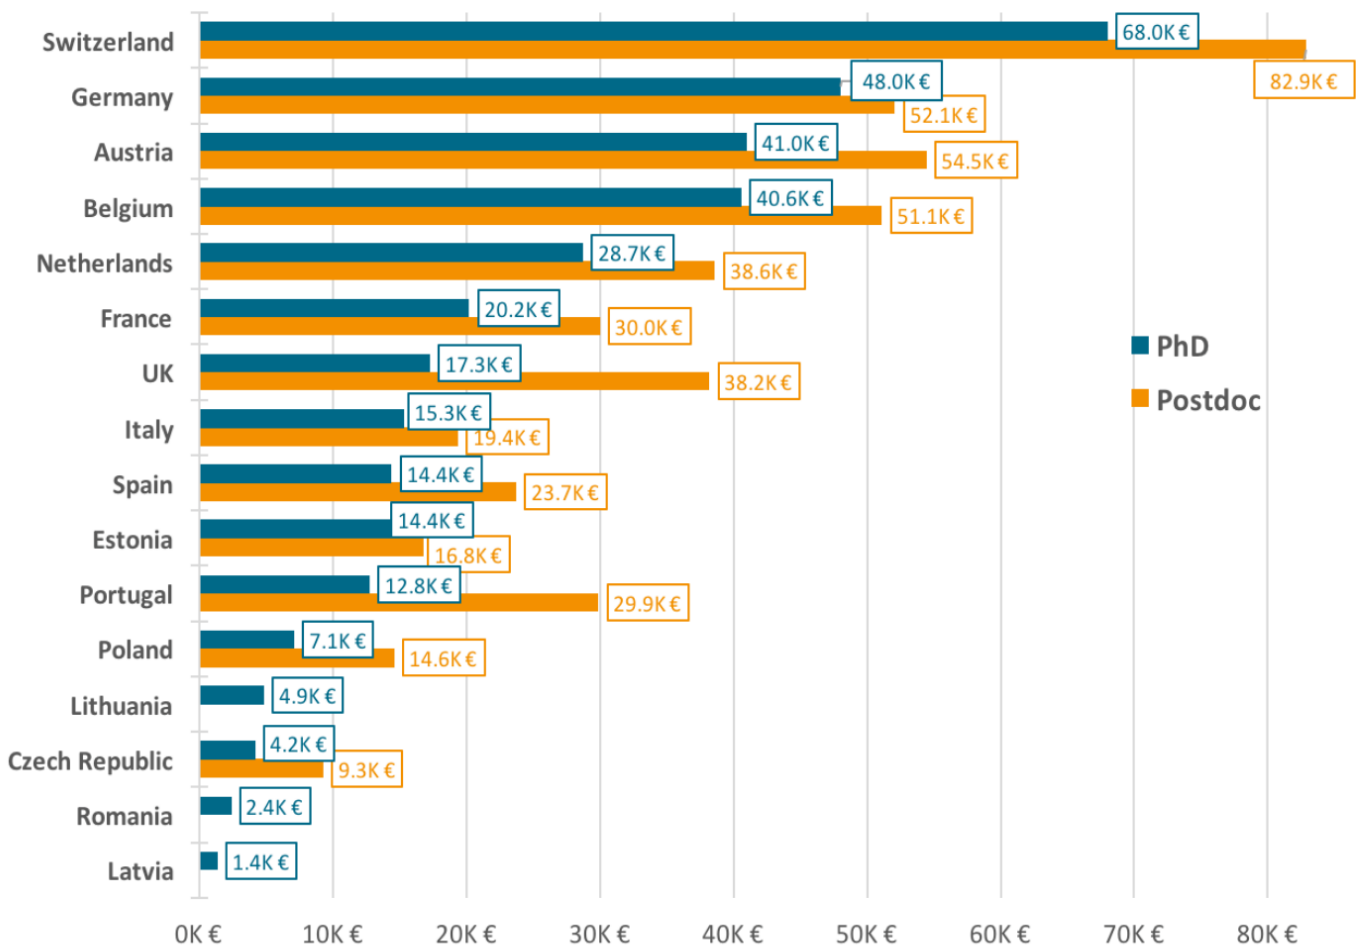

New
Menus

- Higher Education Systems
 - Academic Positions & Titles
 - Academic Salaries
 - Data Sources & References
- for PhDs, Postdocs, Professors

Example:

Estimations of **minimum yearly gross salaries** paid to PhD candidates and Postdoctoral researchers (in thousand EUR)